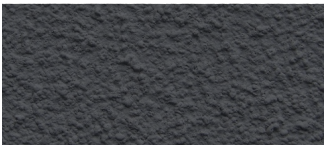

ATEX

CONCRETE & WATERPROOFING SUPPLIES

FRENCH GREY

LIGHT GREY

BLUESTONE

COFFEE

LIGHTSTONE

SANDSTONE

BLACK

LIGHT TERRACOTTA

CHARCOAL

DARK TERRACOTTA

SHALE GREY

EARL GREY

WOODLAND GREY

BASALT

MONUMENT

DUNE

MANOR RED

SURFMIST

02 8605 8605

info@atexsupplies.com.au

104 Windsor Road Beaumont Hills NSW 2155

Colours on this chart are represented as closely as possible to the finished product. Variations in shading may occur, depending on the job conditions and finishing practice. AteX colours that are shown on this chart are specifically formulated for use in installation of decorative concrete, where strong lasting colours are required.