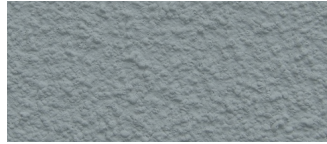

ATEX

CONCRETE & WATERPROOFING SUPPLIES

FRENCH GREY

LIGHT GREY

BLUESTONE

COFFEE

LIGHTSTONE

SANDSTONE

BLACK

LIGHT TERRACOTTA

CHARCOAL

DARK TERRACOTTA

SHALE GREY

EARL GREY

WOODLAND GREY

BASALT

MONUMENT

DUNE

MANOR RED

SURFMIST

02 8605 8605

info@atexsupplies.com.au

104 Windsor Road Beaumont Hills NSW 2155

Colours on this chart are represented as closely as possible to the finished product. Variations in shading may occur, depending on the job conditions and finishing practice. AteX colours that are shown on this chart are specifically formulated for use in installation of decorative concrete, where strong lasting colours are required.