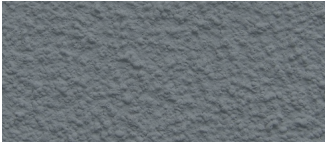

ATEX

CONCRETE & WATERPROOFING SUPPLIES

FRENCH GREY

LIGHT GREY

BLUESTONE

COFFEE

LIGHTSTONE

SANDSTONE

BLACK

LIGHT TERRACOTTA

CHARCOAL

DARK TERRACOTTA

SHALE GREY

EARL GREY

WOODLAND GREY

BASALT

MONUMENT

DUNE

MANOR RED

SURFMIST

02 8605 8605

info@atexsupplies.com.au

104 Windsor Road Beaumont Hills NSW 2155

Colours on this chart are represented as closely as possible to the finished product. Variations in shading may occur, depending on the job conditions and finishing practice. AteX colours that are shown on this chart are specifically formulated for use in installation of decorative concrete, where strong lasting colours are required.