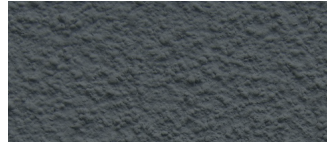

ATEX

CONCRETE & WATERPROOFING SUPPLIES

FRENCH GREY

LIGHT GREY

BLUESTONE

COFFEE

LIGHTSTONE

SANDSTONE

BLACK

LIGHT TERRACOTTA

CHARCOAL

DARK TERRACOTTA

SHALE GREY

EARL GREY

WOODLAND GREY

BASALT

MONUMENT

DUNE

MANOR RED

SURFMIST

02 8605 8605

info@atexsupplies.com.au

104 Windsor Road Beaumont Hills NSW 2155

Colours on this chart are represented as closely as possible to the finished product. Variations in shading may occur, depending on the job conditions and finishing practice. AteX colours that are shown on this chart are specifically formulated for use in installation of decorative concrete, where strong lasting colours are required.