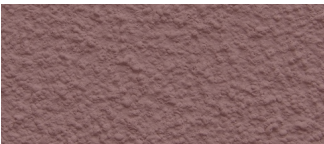

ATEX

CONCRETE & WATERPROOFING SUPPLIES

FRENCH GREY

LIGHT GREY

BLUESTONE

COFFEE

LIGHTSTONE

SANDSTONE

BLACK

LIGHT TERRACOTTA

CHARCOAL

DARK TERRACOTTA

SHALE GREY

EARL GREY

WOODLAND GREY

BASALT

MONUMENT

DUNE

MANOR RED

SURFMIST

02 8605 8605

info@atexsupplies.com.au

104 Windsor Road Beaumont Hills NSW 2155

Colours on this chart are represented as closely as possible to the finished product. Variations in shading may occur, depending on the job conditions and finishing practice. AteX colours that are shown on this chart are specifically formulated for use in installation of decorative concrete, where strong lasting colours are required.